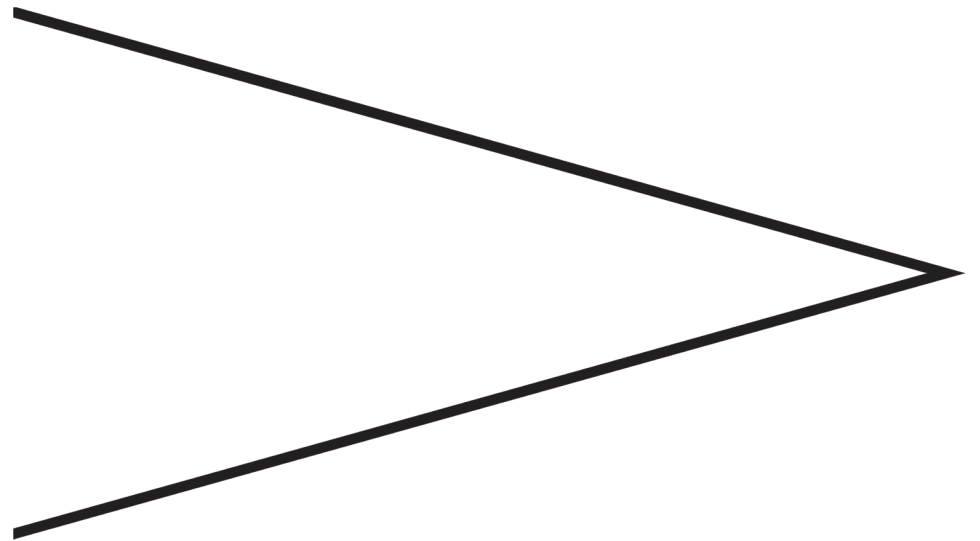

CRESCENDO

DIMINUENDO

A large, bold, black cursive lowercase letter 'p'. The letter is slanted to the right, with a thick vertical stem and a large, rounded loop at the top that curves back to the left.

PIANO/SOFT

A large, bold, black cursive lowercase letter 'f'. The letter is slanted to the right, with a thick vertical stem and a large, rounded loop at the top that curves back to the left. A horizontal bar crosses the stem about halfway up.

FORTE/LOUD

p

f

The image shows the Sforzando symbol, which is a stylized, cursive 'sfz' in a bold, black font. The 's' is large and loops around the 'f', which is also large and loops around the 'z'. The 'z' has a small loop at the bottom.